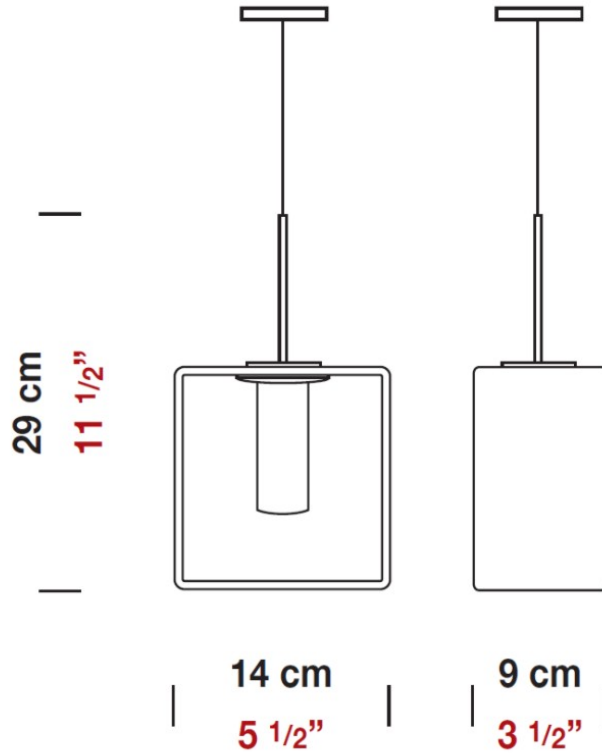

DOMINO SUSPENSION

D81048-BLK

PROJECT _____

TYPE _____

NOTES _____

QUANTITY _____

DATE _____

GENERAL

Series: Domino
Brand: Panzeri
Division: Design
Mounting Type: Suspension
Mounting Location: Ceiling
Subcategory: Pendant

PHYSICAL

Length (mm): 140
Length (in): 5 1/2
Width (mm): 90
Width (in): 3 9/16
Height (mm): 290
Height (in): 11 7/16
Max. Overall Height (mm): 2290
Max. Overall Height (in): 90 3/16
Weight (kg): 1.23
Weight (lbs): 2.71
Diffuser: Black Blown Glass

ELECTRICAL

Number of Lamps: 1
Lamp Type: LED Retrofit / Halogen
Bulb Included: Bulb Not Included
Total Output Wattage (W): 13 / 60
Max. Wattage Per Lamp (W): 13 / 60
Lamp Base: G9

LED

OPTICAL

RATINGS AND CERTIFICATIONS

Certified By: CSA Certified to UL and CSA Standards
IP rating: IP20