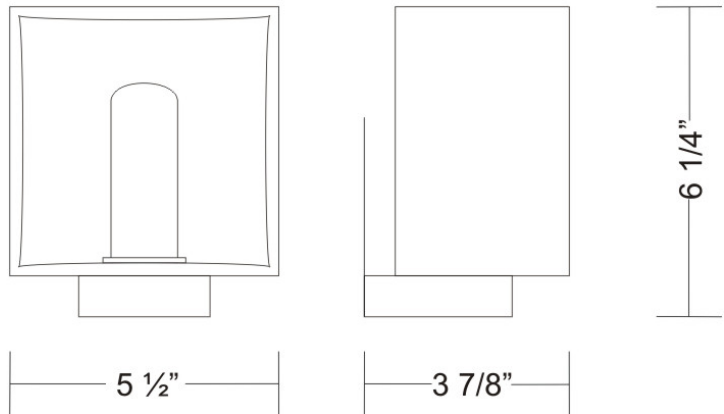

DOMINO SURFACE

D83103

PROJECT	
TYPE	
NOTES	
QUANTITY	
DATE	

GENERAL

Series: Domino
Brand: Panzeri
Division: Design
Mounting Type: Surface
Mounting Location: Wall
Subcategory: Sconce

PHYSICAL

Width (mm): 140
Width (in): 5 1/2
Height (mm): 159
Height (in): 6 1/4
Extension (mm): 98
Extension (in): 3 7/8
Weight (kg): 0.9
Weight (lbs): 2
Diffuser: Orange Glass
Fixture Material: Metal

ELECTRICAL

Number of Lamps: 1
Lamp Type: LED Retrofit / Halogen
Lamp Shape: T4
Bulb Included: Bulb Not Included
Total Output Wattage (W): 18 / 75
Max. Wattage Per Lamp (W): 18 / 75
Lamp Base: G9
Input Voltage (V): 120

LED

OPTICAL

RATINGS AND CERTIFICATIONS

Certified By: CSA Certified to UL and CSA Standards