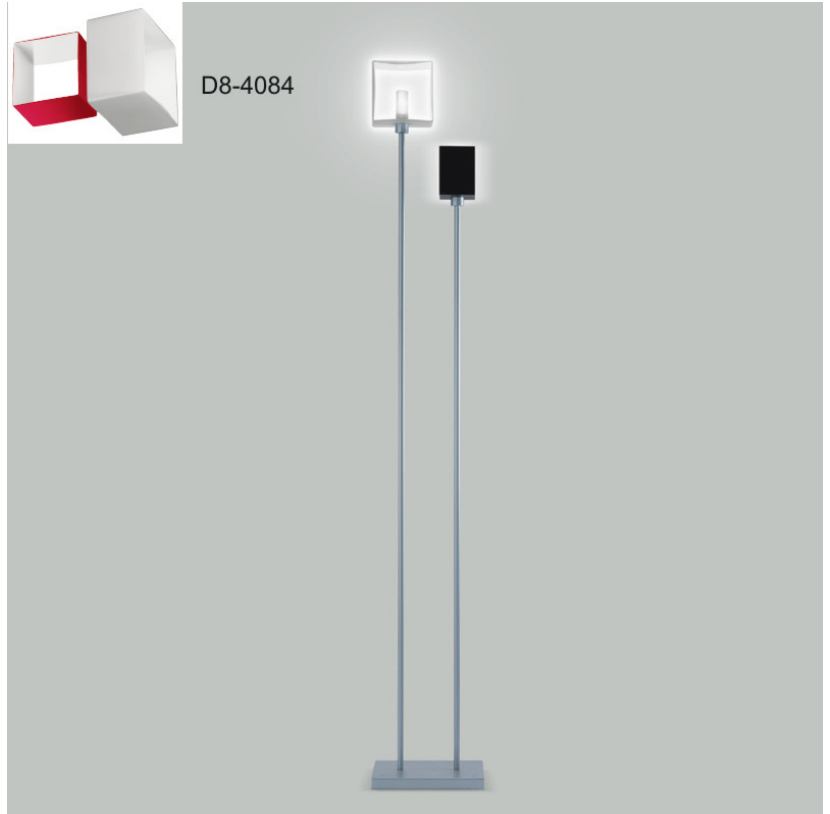

DOMINO PORTABLE

D84084

GENERAL

Series: Domino
Brand: Panzeri
Division: Design
Mounting Type: Portable
Mounting Location: Floor
Subcategory: Floor

PHYSICAL

Length (mm): 232
Length (in): 9 1/4
Width (mm): 165
Width (in): 6 1/2
Height (mm): 1650
Height (in): 65
Weight (kg): 1.23
Weight (lbs): 2.7
Diffuser: Matte White Printed Pyrex
Fixture Material: Metal

ELECTRICAL

Number of Lamps: 2
Lamp Type: LED Retrofit / Halogen
Lamp Shape: T10
Bulb Included: Bulb Not Included
Total Output Wattage (W): 28 / 120
Max. Wattage Per Lamp (W): 13 / 60
Lamp Base: G9
Input Voltage (V): 120

LED

OPTICAL

RATINGS AND CERTIFICATIONS

Certified By: CSA Certified to UL and CSA Standards
IP rating: IP40

PROJECT
TYPE
NOTES
QUANTITY
DATE