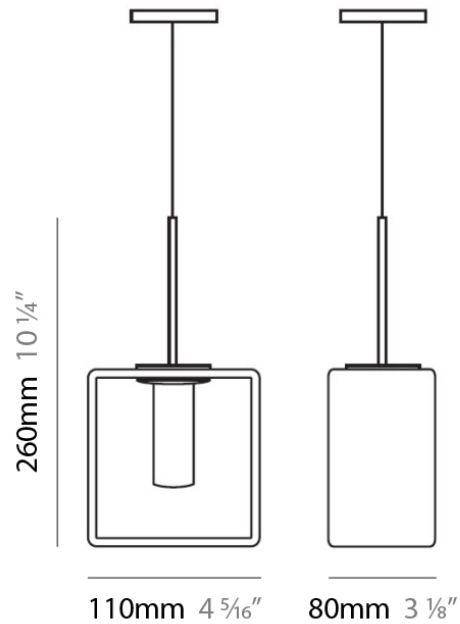

DOMINO SUSPENSION

D81045-WHI

PROJECT	
TYPE	
NOTES	
QUANTITY	
DATE	

GENERAL

Series: Domino
Brand: Panzeri
Division: Design
Mounting Type: Suspension
Mounting Location: Ceiling
Subcategory: Pendant

PHYSICAL

Length (mm): 110
Length (in): 4 ⁵/₁₆
Width (mm): 80
Width (in): 3 ¹/₈
Height (mm): 260
Height (in): 10 ¹/₄
Max. Overall Height (mm): 2260
Max. Overall Height (in): 89
Weight (kg): 1.23
Weight (lbs): 2.71
Diffuser: Matte White Blown Glass

ELECTRICAL

Number of Lamps: 1
Lamp Type: LED Retrofit / Halogen
Bulb Included: Bulb Not Included
Total Output Wattage (W): 13 / 60
Max. Wattage Per Lamp (W): 13 / 60
Lamp Base: G9
Input Voltage (V): 120

LED

OPTICAL

RATINGS AND CERTIFICATIONS

Certified By: CSA Certified to UL and CSA Standards